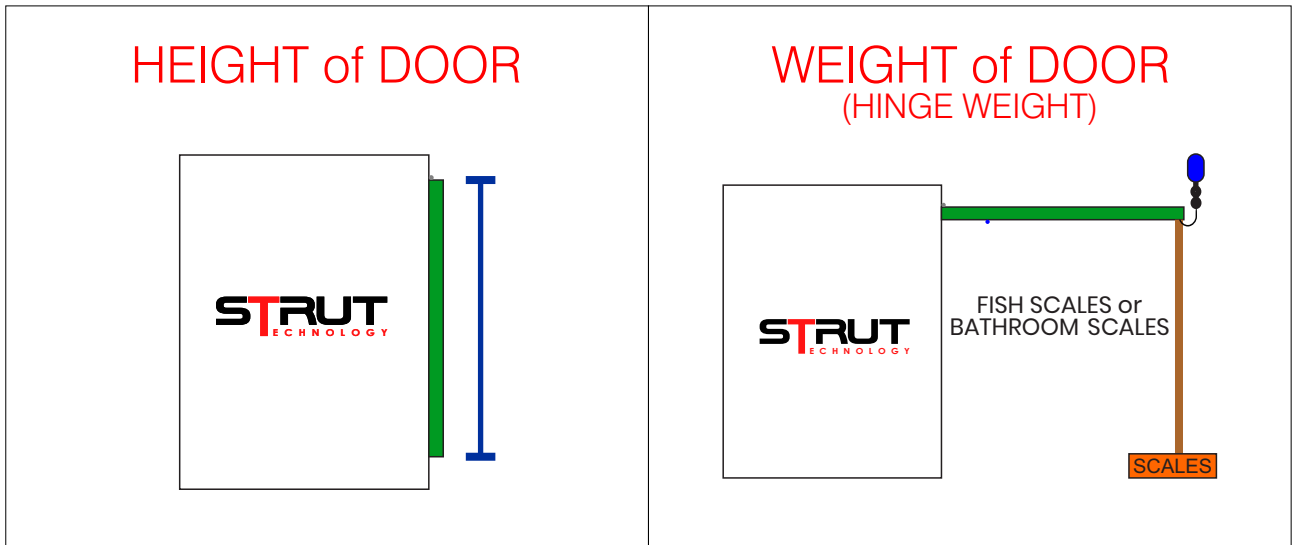

sales@struttech.com.au or 0412 177 969

Please send information with some photos or drawings if possible

DOOR HEIGHT _____ mm

DOOR WEIGHT _____ kg

OPEN DEGRESS _____ °